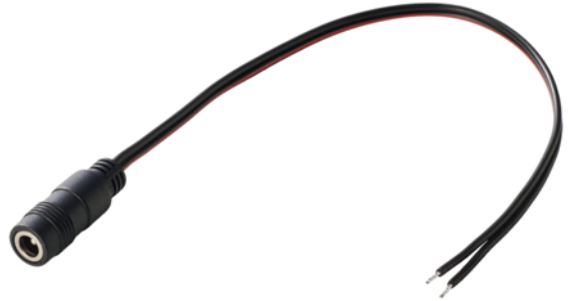

## Extension Cable Jack 20cm

Country of Origin : China  
 Operating Temperature : 0 ÷ 40[°C]  
 Length / cable type : 0.2 m / 20AWGX2C - 2468  
 DC Connector 2.1x5.5x11  
 2.5x5.5x11

WEIGHT	1pc	N.W.: 10g / pc
PACKING	Bunch	50pcs / 1bunch
		G.W.: 0.5 kg / bunch

## Extension cable Jack 50cm

Country of Origin : China  
 Operating Temperature : 0 ÷ 40[°C]  
 Length / cable type : 0.5m / 20AWGX2C - 2468  
 DC Connector : 2.1x5.5x11

WEIGHT	1pc	N.W.: 13g / pc
PACKING	Bunch	200pcs / 1bunch
		G.W.: 2.6kg / bunch

## Extension Cable Jack 80cm

Country of Origin : China  
 Operating Temperature : 0 ÷ 40[°C]  
 Length / cable type : 0.8m / 20AWGX2C - 2468  
 DC Connector : 2.1x5.5x11  
 2.5x5.5x11

WEIGHT	1pc	N.W.: 19g / pc
PACKING	Bunch	100pcs / 1bunch
		G.W.: 1.9 kg / bunch

## Extension cable Jack 4.0m

Country of Origin : China  
 Operating Temperature : 0 ÷ 40[°C]  
 Length / cable type : 4.0m / 20AWG - 3.9/2RC  
 DC Connector : 2.1x5.5x11

WEIGHT	1pc	N.W.: 108g / pc
PACKING	Bunch	5pcs / 1bunch
		G.W.: 0.54 kg / bunch