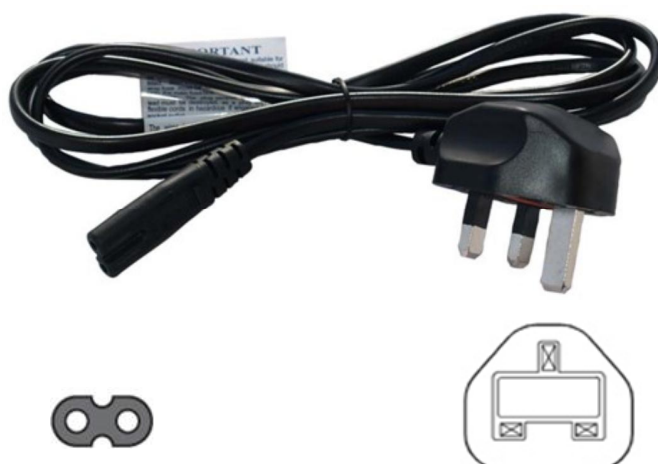

IEC320-C7 (EU)

Country of Origin China
 RoHS yes
 Application For Class II. Appliances
 Approvals ENEC

Length/cord	1.8m / 2x0.75mm ²	
Plug	SP-021A 2,5A/250V	
Connector	IS-033 2,5A/250V	
Rating	300/300V 70°C	
Flex cord	H03VVH2-F	
WEIGHT / PACKING	1pc	N.W.: 82 g / pc
	BOX	200 pcs / 1box
		G.W.: 17,3 kg / box
		0.55x0.36x0.20 [m]

IEC320-C7 (UK)

Country of Origin China
 RoHS yes
 Application For Class II. Appliances
 Approvals ASTA, Singapore, ENEC

Length/cord	1.8m / 2x0.75mm ²	
Plug	SP-62 5A/250V	
Connector	IS-033 2,5A/250V	
Fuse	5A	
Rating	300/300V 70°C	
Flex cord	H03VVH2-F	
WEIGHT / PACKING	1pc	N.W.: 146 g / pc
	BOX	100 pcs / 1box
		G.W.: 14,6 kg / box
		0.55x0.36x0.20 [m]

IEC320-C7 (UL)

Country of Origin China
 RoHS yes
 Application For Class II. Appliances
 Approvals UL, CSA

Length/cord	1.8m / 2x0.75mm ²	
Plug	SP-12N 7A/125V	
Connector	IS-033 7A/125V	
Rating	300V 105°C	
Flex cord	SPT-1	
WEIGHT / PACKING	1pc	N.W.: 71 g / pc
	BOX	200 pcs / 1box
		G.W.: 14,7 kg / box
		0.55x0.36x0.20 [m]

IEC320-C7 (Aus)

Country of Origin	China
RoHS	yes
Application	For Class II. Appliances
Approvals	SAA

Length/cord		1.8m / 2x0.75mm ²
Plug		SP-501A 7,5A/250V
Connector		IS-033 2,5A/250V
Rating		300/300V 70°C
Flex cord		H03VVH2-F
WEIGHT / PACKING	1pc	N.W.: 92 g / pc
	BOX	125 pcs / 1box
		G.W.: 12,4 kg / box
		0.55x0.36x0.20 [m]