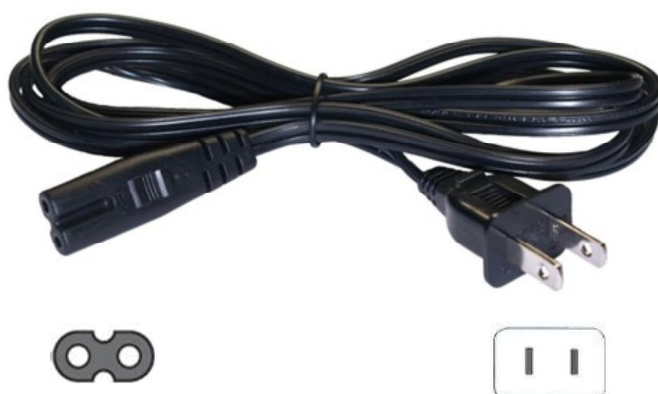

IEC320-C7 (EU)

Country of Origin China
 RoHS yes
 Application For Class II. Appliances
 Approvals ENEC

Length/cord	1.8m / 2x0.75mm ²	
Plug	SP-021A 2,5A/250V	
Connector	IS-033 2,5A/250V	
Rating	300/300V 70°C	
Flex cord	H03VVH2-F	
WEIGHT / PACKING	1pc	N.W.: 82 g / pc
	BOX	200 pcs / 1box
		G.W.: 17,3 kg / box
		0.55x0.36x0.20 [m]

IEC320-C7 (UK)

Country of Origin China
 RoHS yes
 Application For Class II. Appliances
 Approvals ASTA, Singapore, ENEC

Length/cord	1.8m / 2x0.75mm ²	
Plug	SP-62 5A/250V	
Connector	IS-033 2,5A/250V	
Fuse	5A	
Rating	300/300V 70°C	
Flex cord	H03VVH2-F	
WEIGHT / PACKING	1pc	N.W.: 146 g / pc
	BOX	100 pcs / 1box
		G.W.: 14,6 kg / box
		0.55x0.36x0.20 [m]

IEC320-C7 (UL)

Country of Origin China
 RoHS yes
 Application For Class II. Appliances
 Approvals UL, CSA

Length/cord	1.8m / 2x0.75mm ²	
Plug	SP-12N 7A/125V	
Connector	IS-033 7A/125V	
Rating	300V 105°C	
Flex cord	SPT-1	
WEIGHT / PACKING	1pc	N.W.: 71 g / pc
	BOX	200 pcs / 1box
		G.W.: 14,7 kg / box
		0.55x0.36x0.20 [m]

IEC320-C7 (Aus)

Country of Origin	China
RoHS	yes
Application	For Class II. Appliances
Approvals	SAA

Length/cord		1.8m / 2x0.75mm ²
Plug		SP-501A 7,5A/250V
Connector		IS-033 2,5A/250V
Rating		300/300V 70°C
Flex cord		H03VVH2-F
WEIGHT / PACKING	1pc	N.W.: 92 g / pc
	BOX	125 pcs / 1box
		G.W.: 12,4 kg / box
		0.55x0.36x0.20 [m]