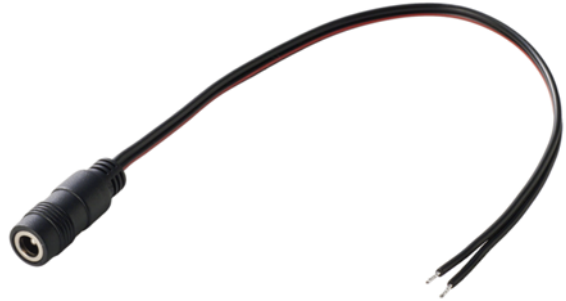

Extension Cable Jack 0.2mcm

Country of Origin : China
 Operating Temperature : 0 ÷ 40[°C]
 Length / cable type : 0.2m / 20AWGX2C - 2468
 DC Connector 2.1x5.5x11
 2.5x5.5x11

WEIGHT	1pc	N.W.: 10g / pc
PACKING	Bunch	50pcs / 1bunch
		G.W.: 0.5 kg / bunch

Extension cable Jack 0.8m

Country of Origin : China
 Operating Temperature : 0 ÷ 40[°C]
 Length / cable type : 0.8m / 20AWGX2C - 2468
 DC Connector : 2.1x5.5x11

WEIGHT	1pc	N.W.: 19g / pc
PACKING	Bunch	100pcs / 1bunch
		G.W.: 1.9kg / bunch

Extension Cable Jack 2.0m

Country of Origin : China
 Operating Temperature : 0 ÷ 40[°C]
 Length / cable type : 2.0m / 20AWGX2C - 2468
 4.0m / 20AWG - 3.9/2RC
 DC Connector : 2.1x5.5x11

WEIGHT	1pc	N.W.: 38g / 57g pc
PACKING	Bunch	100pcs / 1bunch
		G.W.: 3.8 kg / 5.7 kg / bunch

Extension cable Jack 4.0m

Country of Origin : China
 Operating Temperature : 0 ÷ 40[°C]
 Length / cable type : 4.0m / 20AWG - 3.9/2RC
 DC Connector : 2.1x5.5x11

WEIGHT	1pc	N.W.: 108g / pc
PACKING	Bunch	5pcs / 1bunch
		G.W.: 0.54 kg / bunch